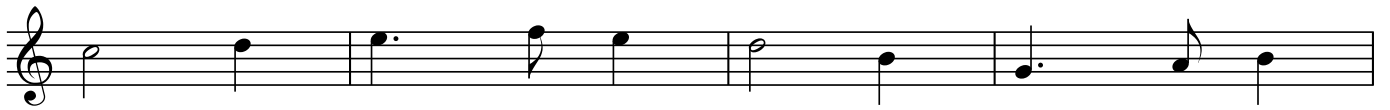

Greensleeves

Arr. D. de Vries
guidetonesmusic.com

♩ = 120

GREENSLEEVES CHORDS

Am G Am E

Am G Am E Am

C G Am E

C G Am E 1. Am